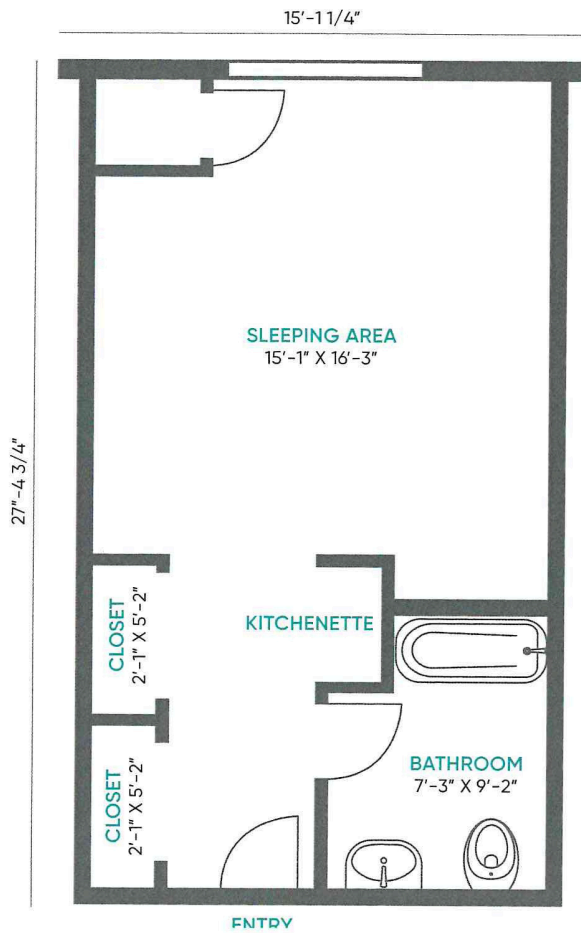

Assisted Living & Memory Care Floorplans

Assisted Living &
Memory Care
STUDIO
414 square feet

Assisted Living
DELUXE STUDIO
481 square feet

22'-9.625"

Assisted Living
ONE BEDROOM
624 square feet