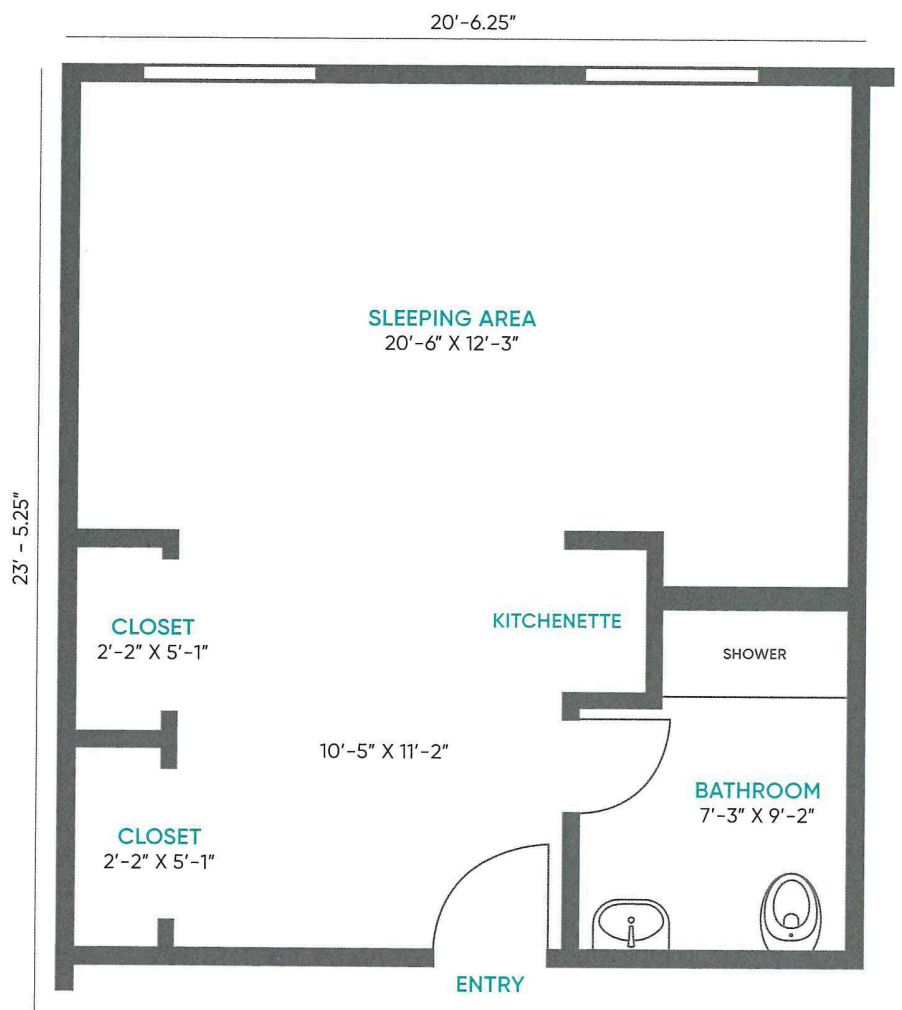

Assisted Living & Memory Care Floorplans

Assisted Living &
Memory Care
STUDIO
414 square feet

Assisted Living
DELUXE STUDIO
481 square feet

22'-9.625"

Assisted Living
ONE BEDROOM
624 square feet