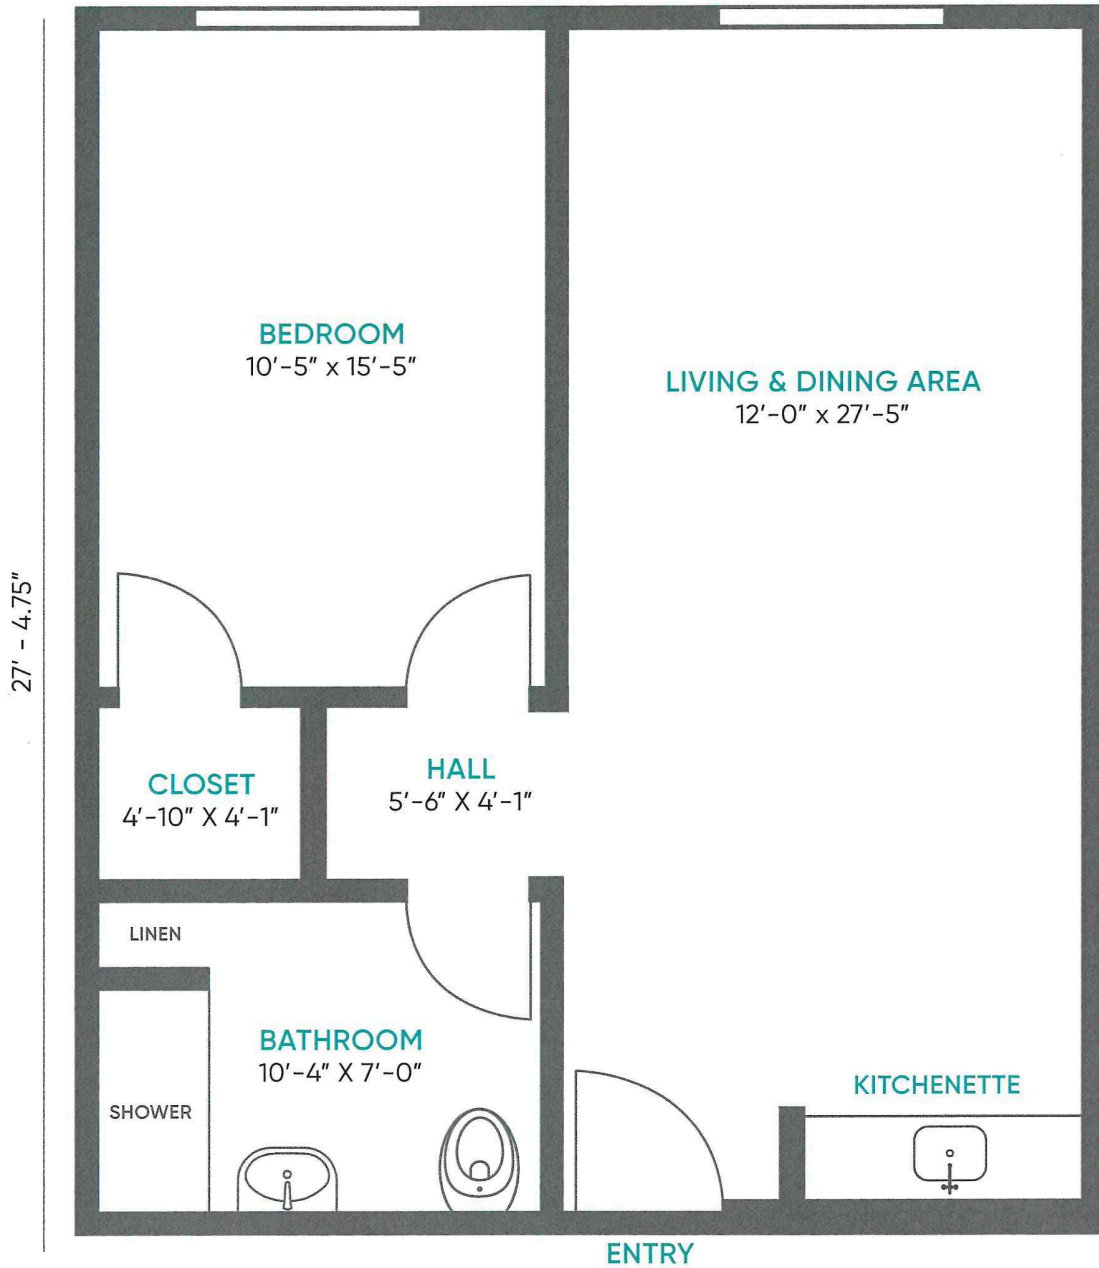

Assisted Living & Memory Care Floorplans

Assisted Living &
Memory Care
STUDIO
414 square feet

Assisted Living
DELUXE STUDIO
481 square feet

22'-9.625"

Assisted Living
ONE BEDROOM
624 square feet